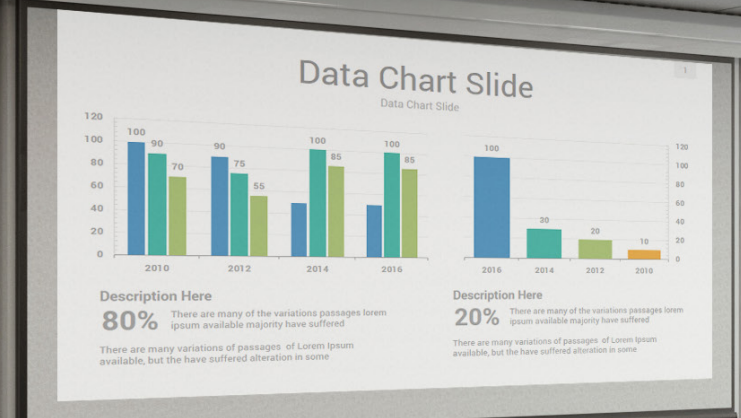

Ubik Troffer
2x2, silver parabolic louvers

Optimal **visual comfort**
with Ubik