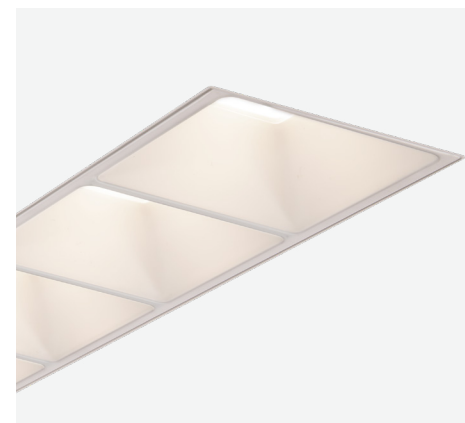

Index

09

13

UBIK SEAL

42

34

20

13

20

13