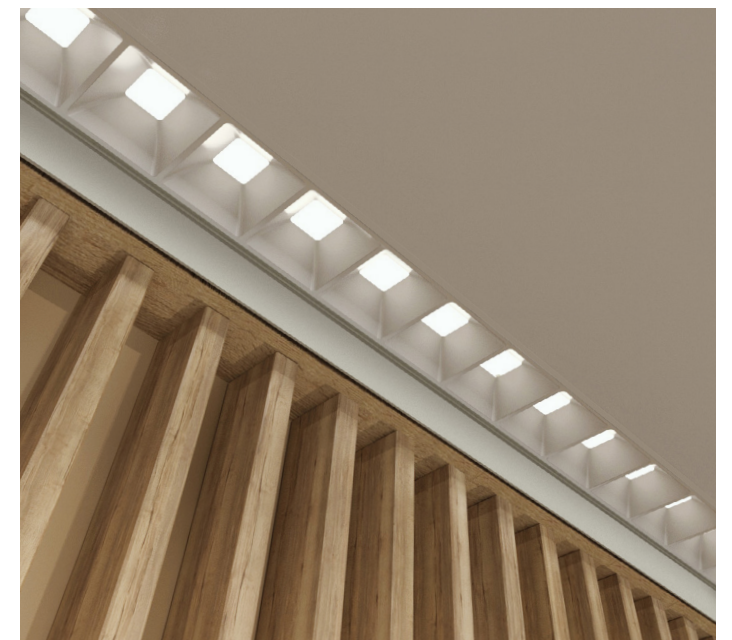

2.5" aperture
opening

Three mounting
positions

Low-glare
perimeter solution

Option of
parabolic louvers
or HLO

Ubik Perimeter

Performance

Ubik Perimeter with its small aperture (2.5") can yield big and distinct results. Level, shallow, and deep-recessed housing options provide for dramatic, softer, or subtle looks respectively. Use parabolic louvers to add a subtle scalloping architectural effect emphasizing wall texture, or benefit from our HLO (High-Efficiency Lambertian Optic) and its smooth perimeter expression.

UP TO
1200 lm/ft

UP TO
129 lm/W

Parabolic Louver

HLO

Ubik Perimeter

Construction

Ubik Perimeter is designed to offer lines of light that are seamless even at section transitions and corner junctions. The fixture can be mounted in a variety of ceiling systems (gypsum, t-bar, Armstrong TechZone, etc.), and for each option, the driver is positioned to be accessed from below the ceiling.

MOUNTING POSITIONS

Combine Ubik Seal Perimeter and Ubik Seal to create even illumination in corridors or as a wayfinding solution.

Ubik Seal Perimeter

Ubik Seal Perimeter offers subtle, low-glare illumination in leveled, shallow, and deep recessed arrangements with parabolic louvers. A gasketed clear polycarbonate lens is mounted on top of the louvers for extra protection. Ubik Seal Perimeter can brighten and broaden a space by illuminating perimeter walls. Use it in corridors, nurses' stations, offices, hospitality locations, and more.