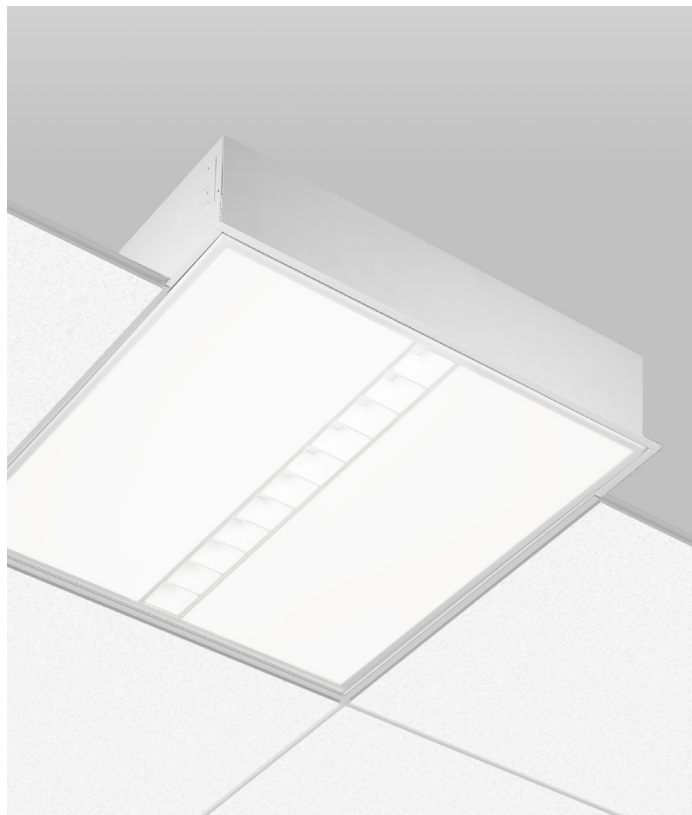

Size: 2x2

Low glare

Two louver color options

Easy maintenance from below the ceiling

Ubik Troffer 2x2

Ubik Troffer

Performance

Ubik Troffer creates visual comfort with its low-glare dual optical chamber performance. The center channel features the parabolic louvers that deliver a soft conical distribution. The side lenses provide indirect, reflected, soft diffused distribution using Tri-flect technology. The fixture offers 60/40 and 40/60 light distribution options and meets the WELL Building Standard™ guidelines for UGR values.

Sophistication in a **Square**

Ubik Troffer
2x2, silver parabolic louvers

Optimal **visual comfort**
with Ubik

Ubik Seal Troffer

Ubik's 2x2 Troffers bring style, sophistication, not to mention two color options for center channel louvers. Our Ubik Seal Troffer has the optional feature of two-circuit control, one for the parabolic louvers in the center channel, the other for the side lenses.

Fully Sealed option (IP54)

Two-circuit control available

Optional IP64 door with polycarbonate lens and tamper-resistant screws

Easy maintenance from below the ceiling

Optimal visual comfort with Ubik Seal Troffer