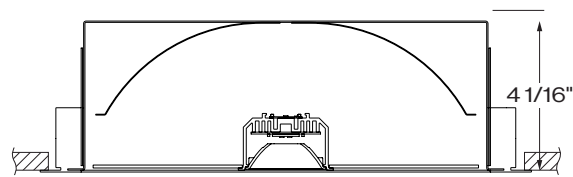

Ubik Troffer

Overview

SIZE	COLOR RENDERING OPTIONS	MOUNTING OPTIONS
2x2	80+ 90+ (R9 > 50)	T-Bar Drywall
COLOR TEMPERATURES	DISTRIBUTION	LOUVER FINISHES
 2700K 3000K 3500K 4000K Sola	- Duo - bios	 Matte White Matte Silver Matte Silver
PROFILE		

Sophistication in a **Square**