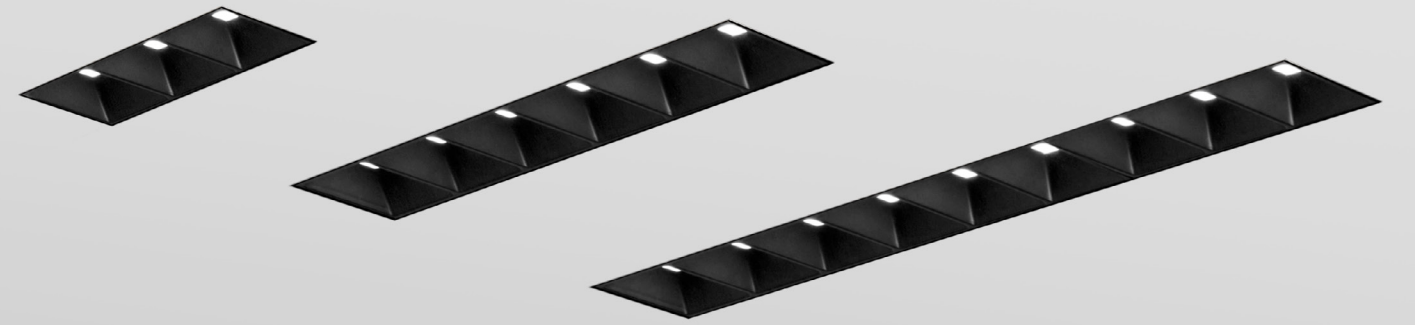

Ubik Cube

Linear downlight or pendant

Ubik Cube delivers exceptional performance and versatility. Available in both linear downlight and pendant versions, the compact fixture is offered with HLO, parabolic louver, or wall wash optics. For the parabolic louvers, three matte (MPL) finishes are available in black, silver, and white. Similarly, our wall wash optics are available in black, silver, and white. For pendants, three standard housing colors are available (white, black and aluminium).

PARABOLIC LOUVERS

WALL WASH

HLO