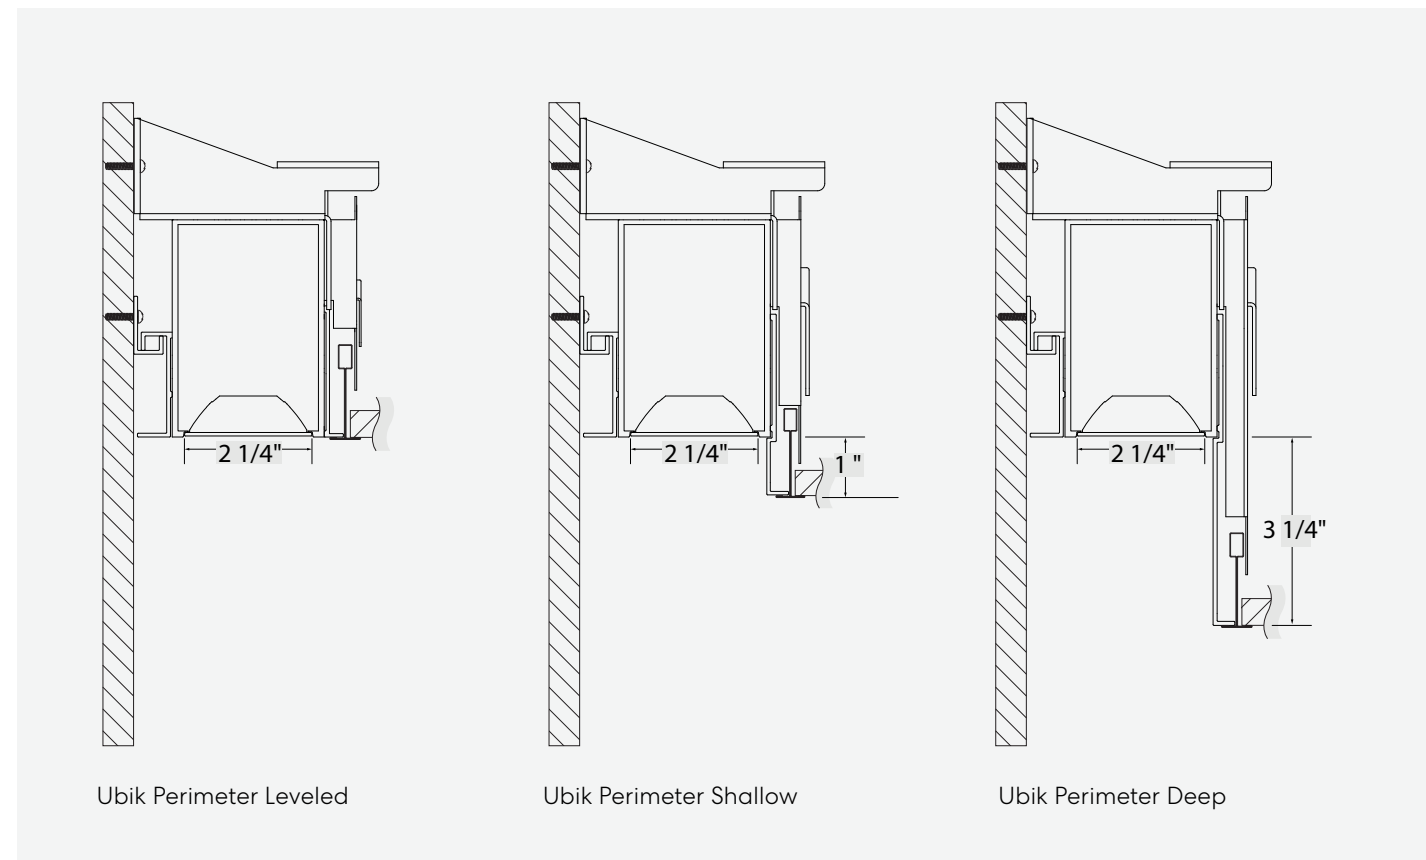

2.5" aperture
opening

Three mounting
positions

Low-glare
perimeter solution

Option of
parabolic louvers
or HLO

Ubik Perimeter

Performance

Ubik Perimeter with its small aperture (2.5") can yield big and distinct results. Level, shallow, and deep-recessed housing options provide for dramatic, softer, or subtle looks respectively. Use parabolic louvers to add a subtle scalloping architectural effect emphasizing wall texture, or benefit from our HLO (High-Efficiency Lambertian Optic) and its smooth perimeter expression.

UP TO
1200 lm/ft

UP TO
129 lm/W

Parabolic Louver

HLO

Ubik Perimeter

Construction

Ubik Perimeter is designed to offer lines of light that are seamless even at section transitions and corner junctions. The fixture can be mounted in a variety of ceiling systems (gypsum, t-bar, Armstrong TechZone, etc.), and for each option, the driver is positioned to be accessed from below the ceiling.

MOUNTING POSITIONS

Combine Ubik Seal Perimeter and Ubik Seal to create even illumination in corridors or as a wayfinding solution.

Ubik Seal Perimeter

Ubik Seal Perimeter offers subtle, low-glare illumination in leveled, shallow, and deep recessed arrangements with parabolic louvers. A gasketed clear polycarbonate lens is mounted on top of the louvers for extra protection. Ubik Seal Perimeter can brighten and broaden a space by illuminating perimeter walls. Use it in corridors, nurses' stations, offices, hospitality locations, and more.