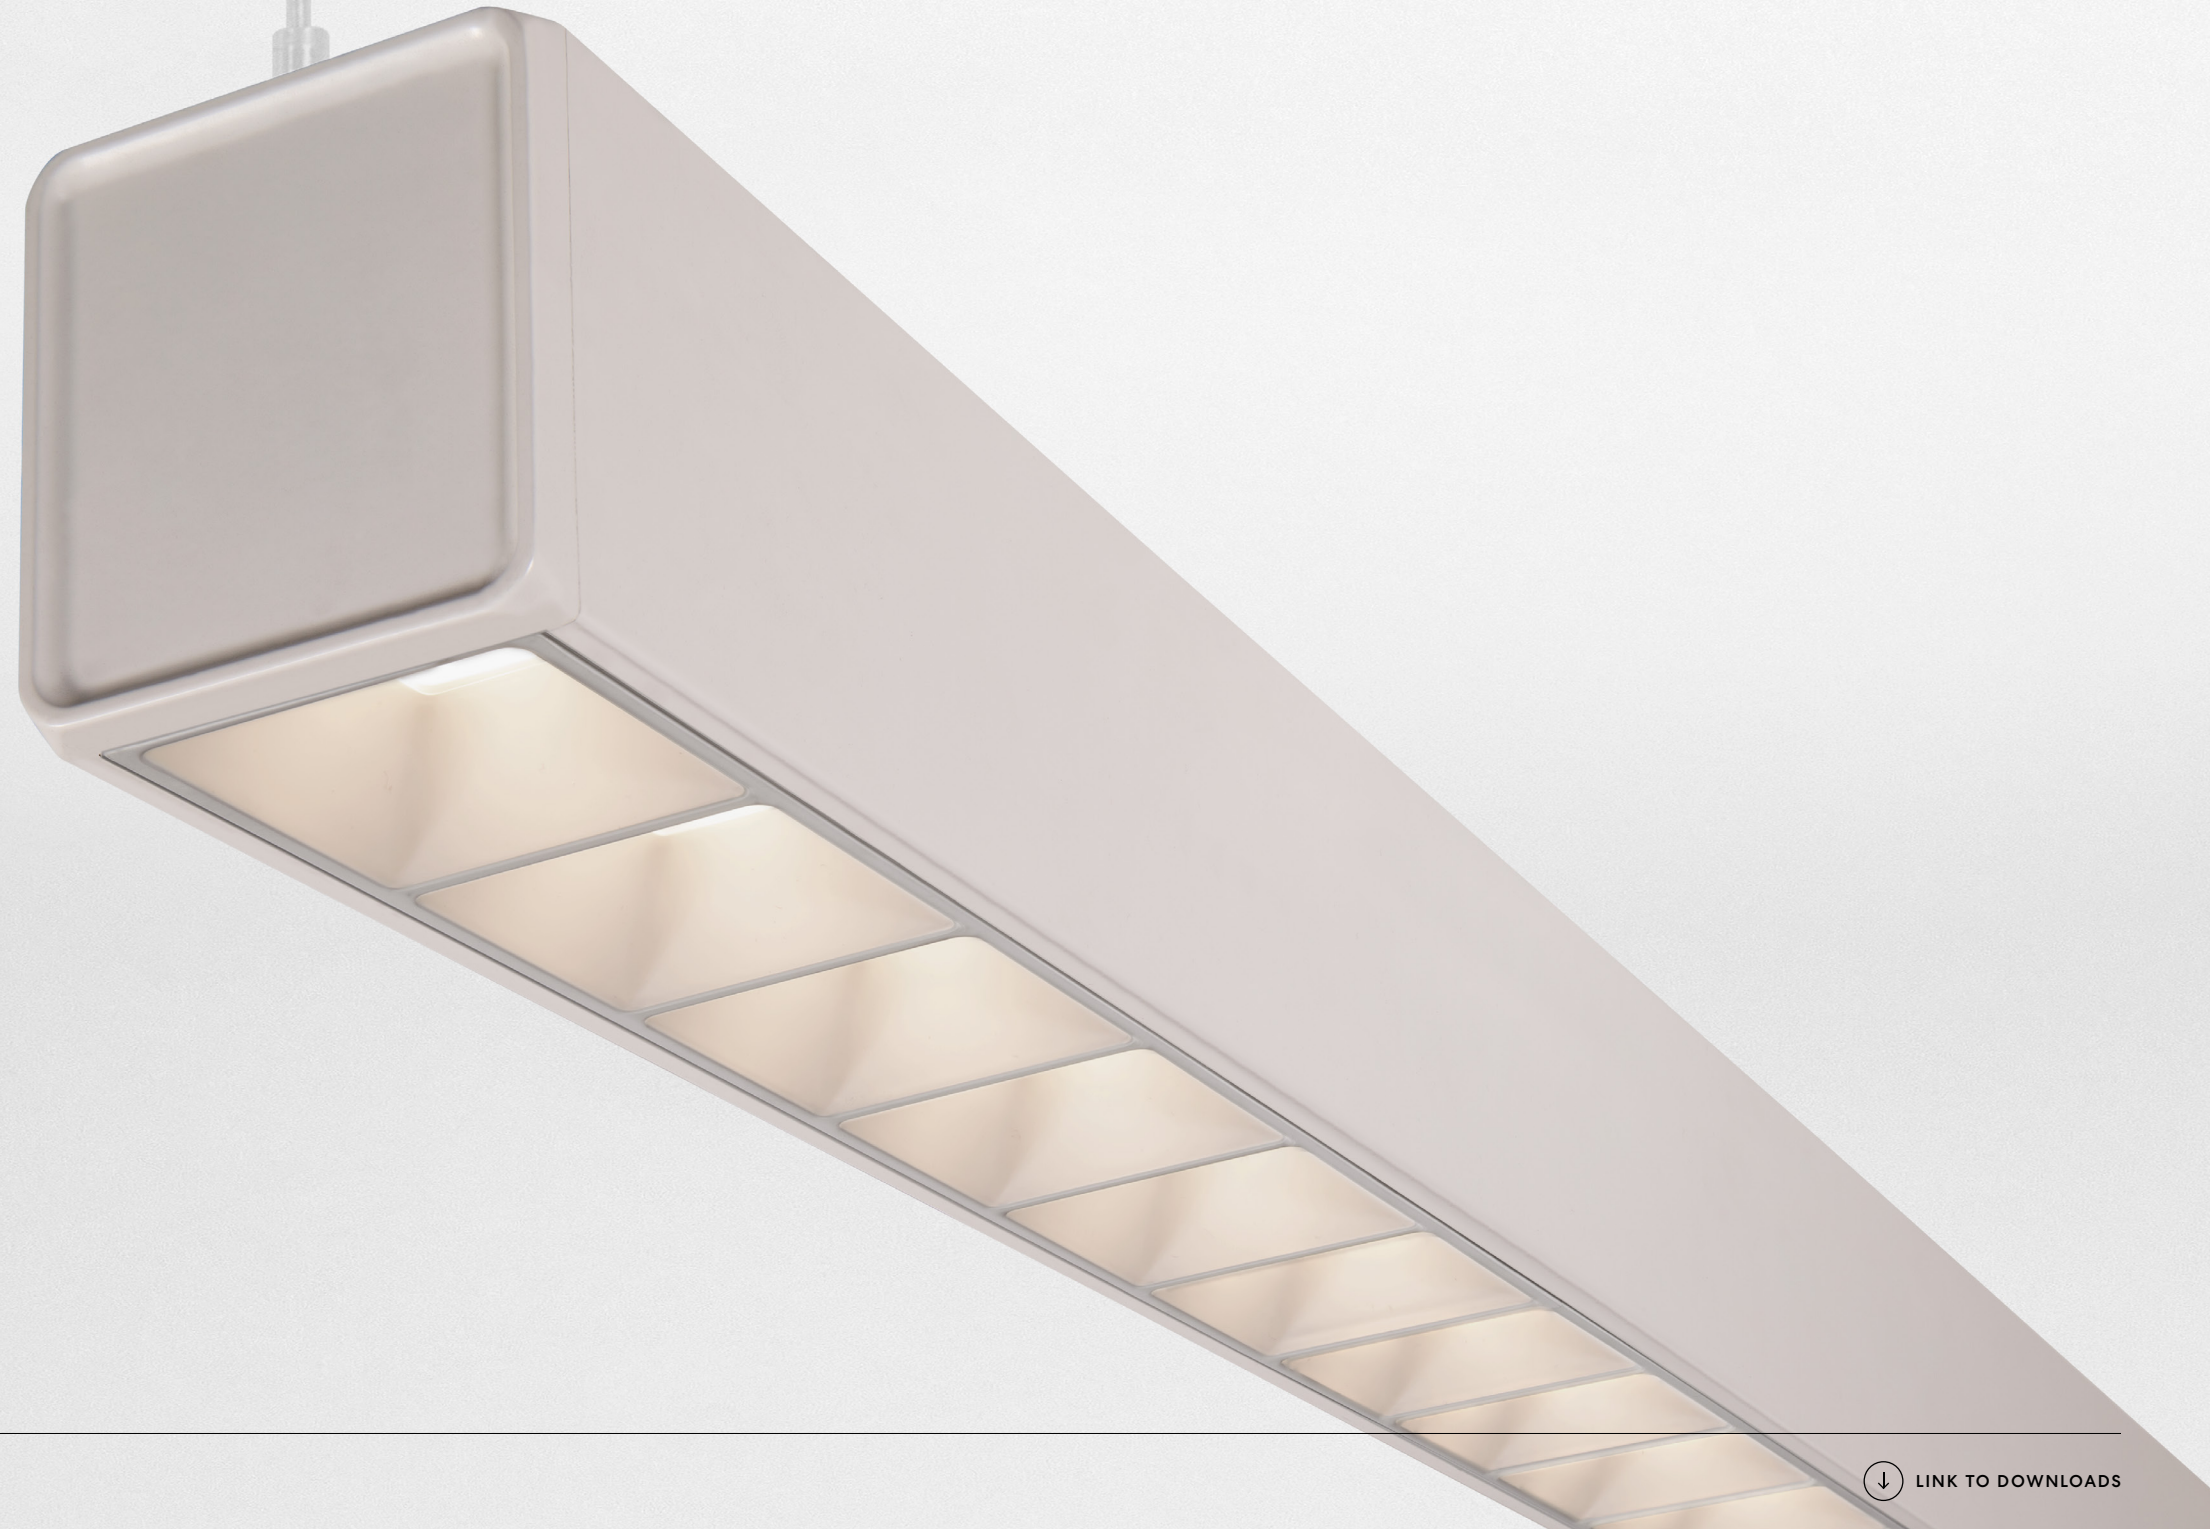

Sophistication in a **Square**

Ubik Troffer
2x2, silver parabolic louvers

Optimal **visual comfort**
with Ubik

Ubik Seal Troffer

Ubik's 2x2 Troffers bring style, sophistication, not to mention two color options for center channel louvers. Our Ubik Seal Troffer has the optional feature of two-circuit control, one for the parabolic louvers in the center channel, the other for the side lenses.

Fully Sealed option (IP54)

Two-circuit control available

Optional IP64 door with polycarbonate lens and tamper-resistant screws

Easy maintenance from below the ceiling

Optimal visual comfort with Ubik Seal Troffer

Ubik Linears Application Guide

General lighting

Ubik is offered in five standard lumen packages to allow for the best interior lighting environments to be created. Whether you choose direct or direct/indirect, Ubik is a comfortable luminaire. If you want ultra-low glare, Ubik black parabolic louvers offer an industry best UGR (between 6 and 8 depending on the output selected). If you want more vertical brightness, then HLO is the solution. You can mix and match in the same linear run with louvers and HLO and also use the Ubik cube downlight to set off the space.