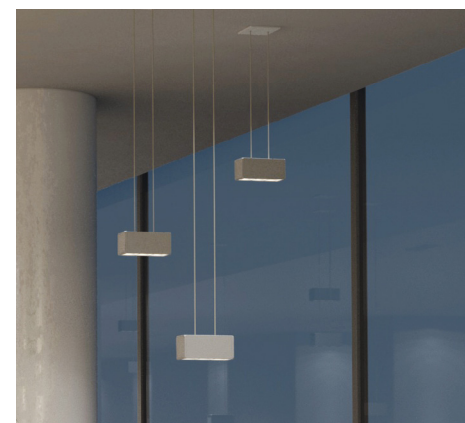

Index

09

13

42

34

20

13

UBIK CUBE

20

13