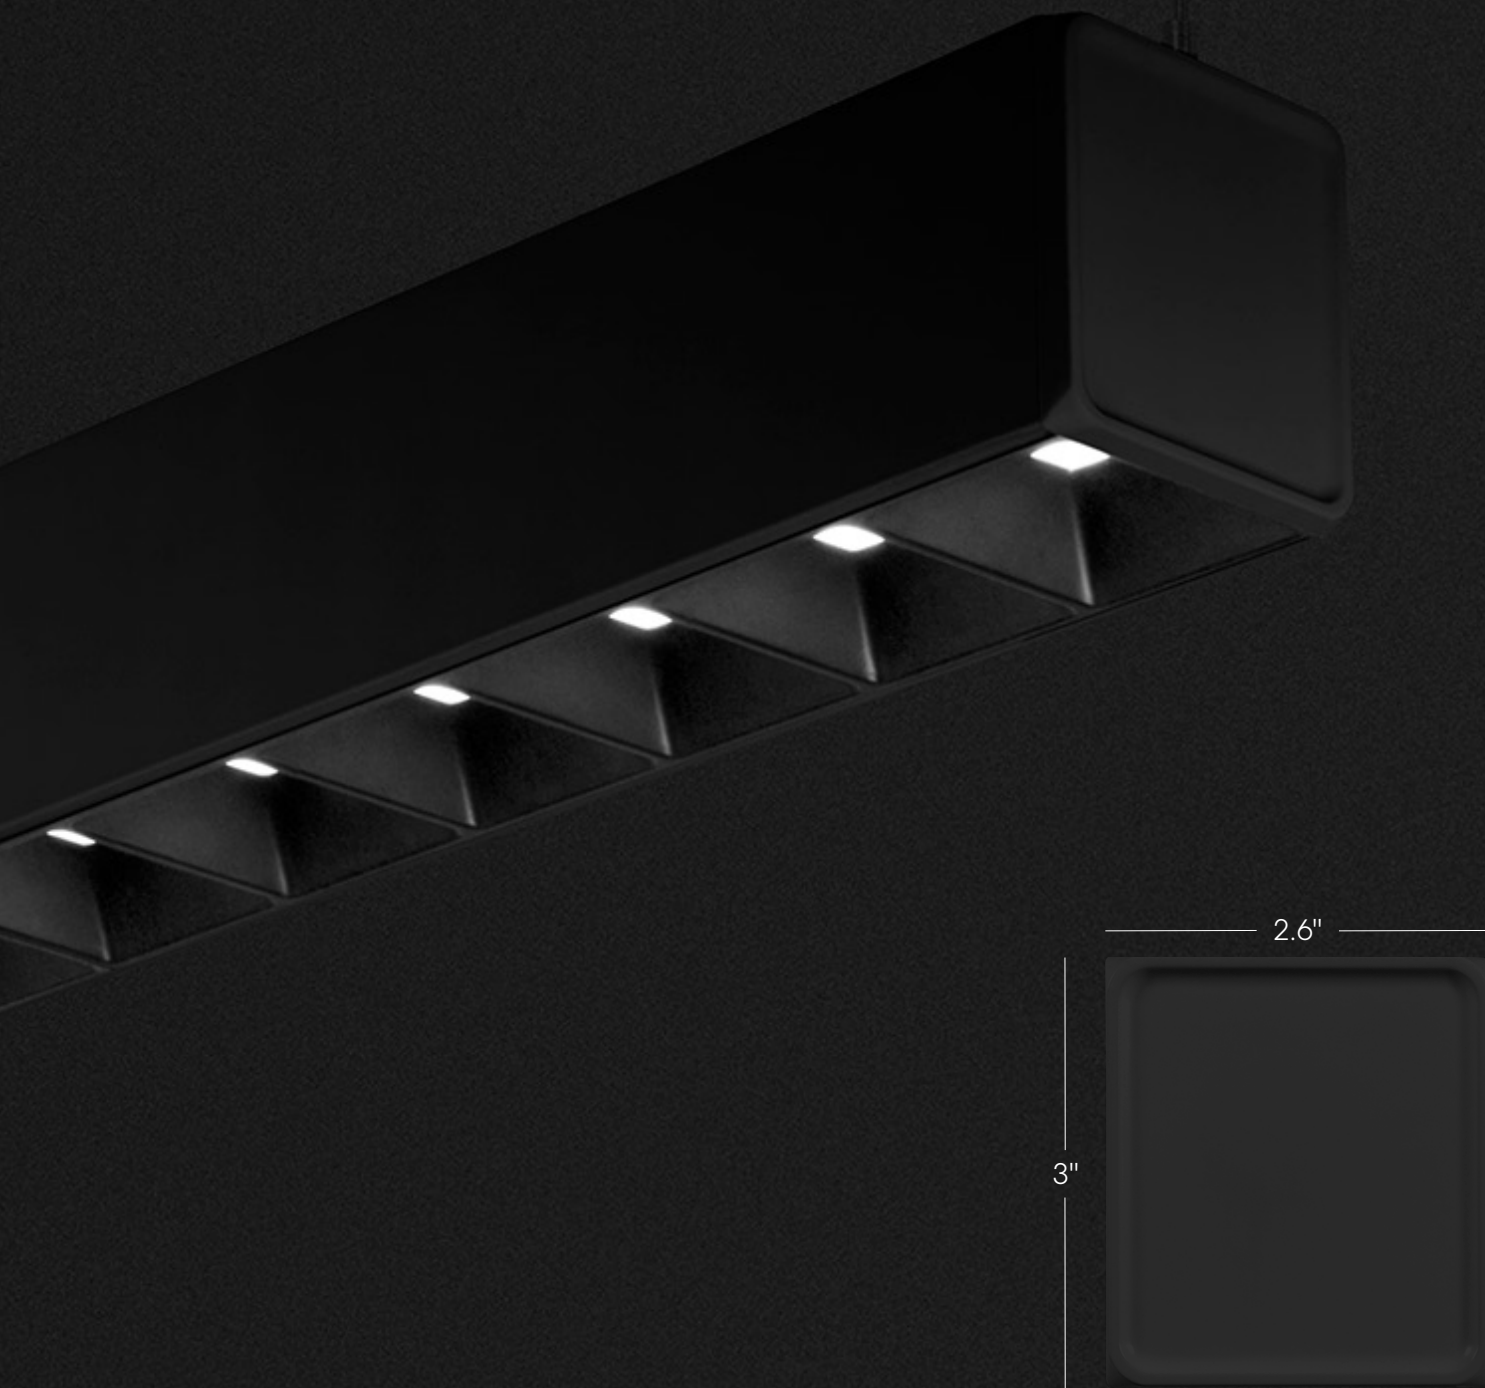

UBIK SEAL TROFFER

13

UBIK LINEAR APPLICATION GUIDE

Ubik's eye-catching, raised-border end cap adds an elegant finishing touch.

Contour end cap option

Ubik Collection

Shining outside the box

Define, punctuate, and enrich your spaces with Ubik. Install pendant and wall fixtures as individual luminaires or in continuous runs and patterns. Balance lit and unlit areas to create contrast and drama with a chiaroscuro effect.