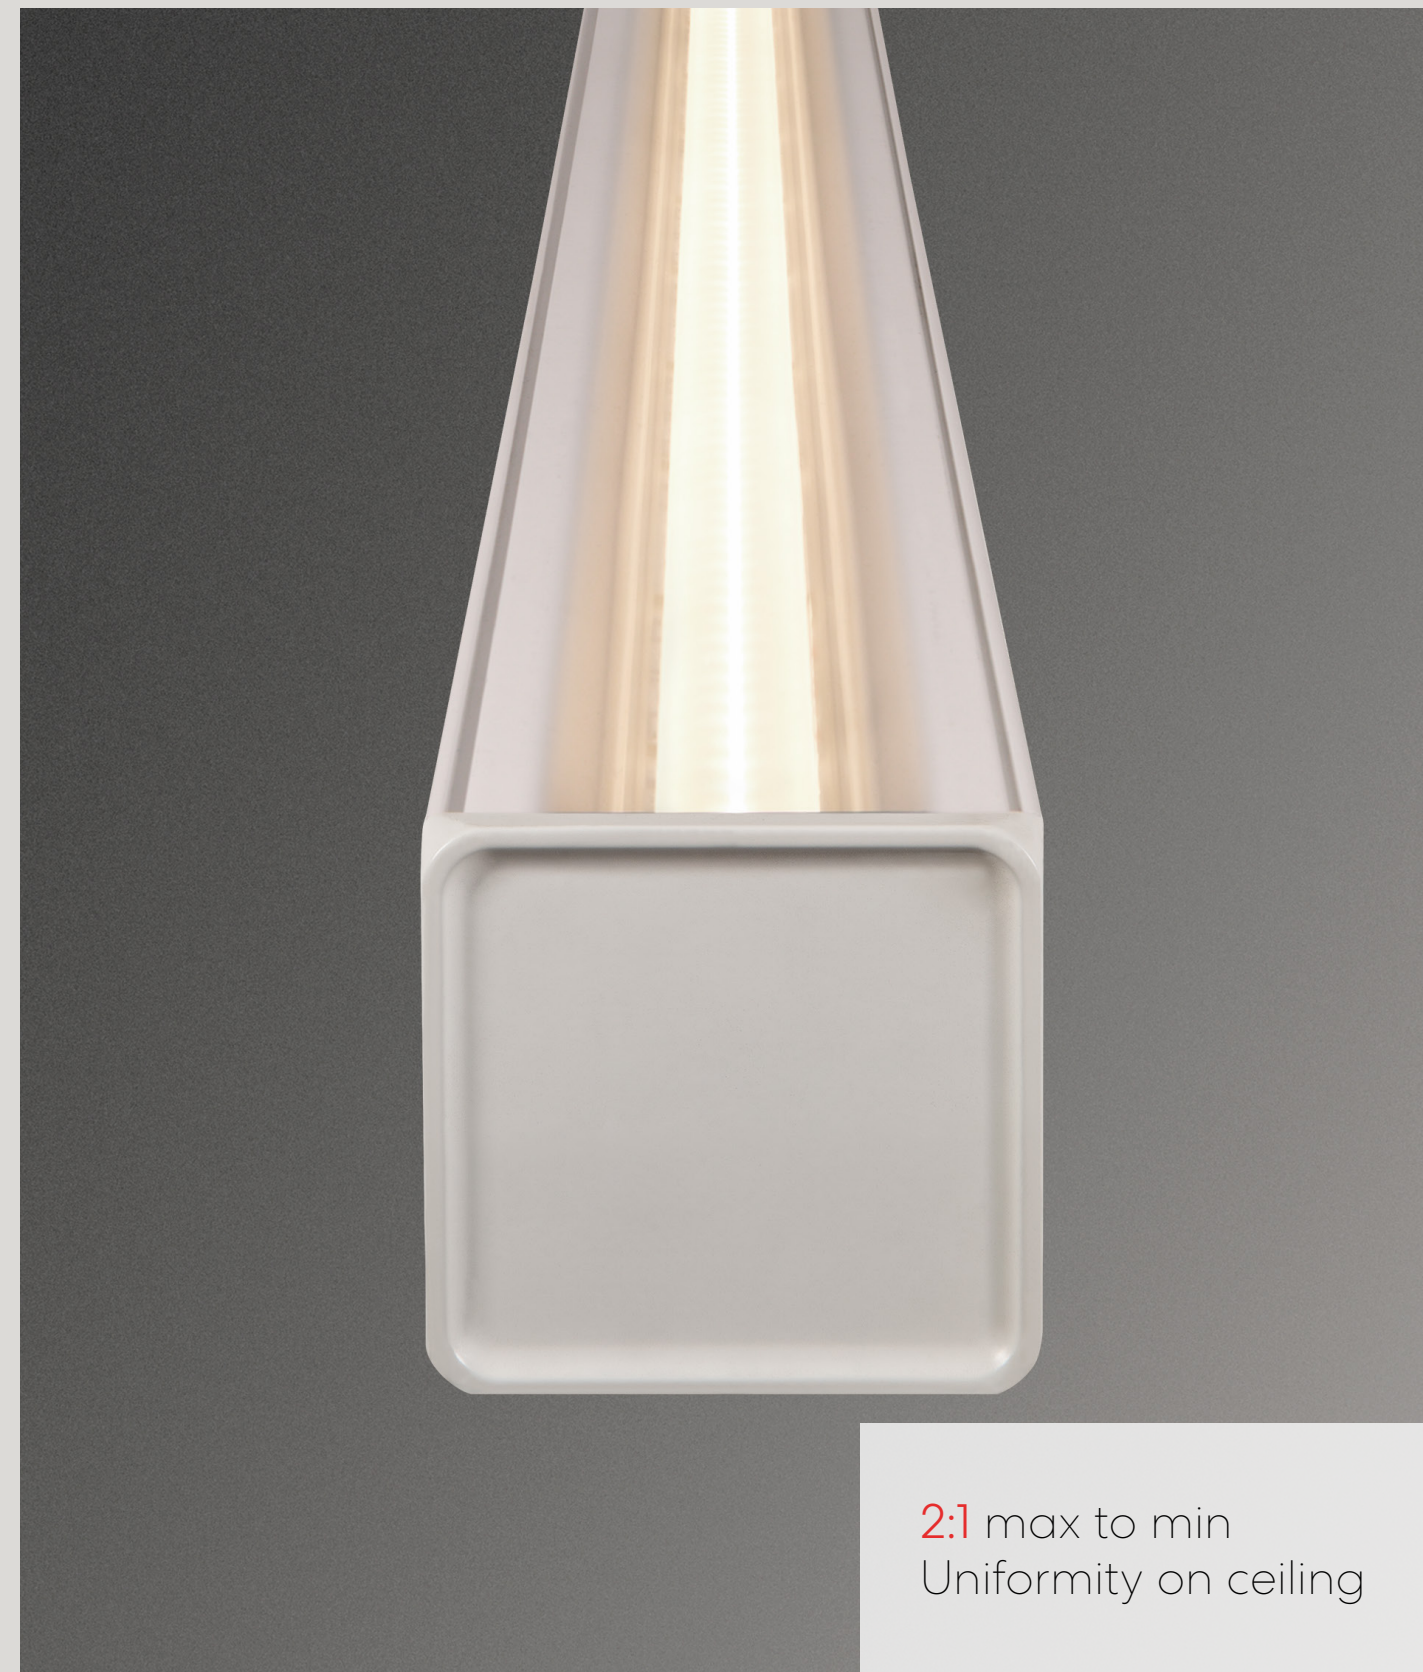

Wide Indirect Optic

This second generation of Wide Indirect Optic offers an impressive beam spread of 140 degrees, and is compatible for high-ceiling application with a far reach in all directions within the 140 degree range.

Spacing (center to center)	8 ft	10 ft	12 ft
Max/min	2:1	4:1	5:1

Ubik, 3500K, 18 ft, pendant, mounting height 24 in

Uniformity of 2:1

Can be mounted 12 inches from the ceiling

Far reaching indirect

2:1 max to min
Uniformity on ceiling