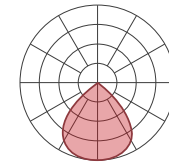

Translucent Indirect Optic

Translucent Indirect Optic (TIO) is a simple optic that is ideal for mounting far from the ceiling. It also is very effective with Ubik wall mounted fixtures.

DIRECT OPTIONS

Parabolic Louvers

All parabolic louvers emit soft brightness at the critical viewing angle delivering low-glare environments. They are the ideal solution for task lighting. Distribution can change slightly based on the color of the louvers. All feature a low-glare conical distribution, thereby limiting ceiling brightness.