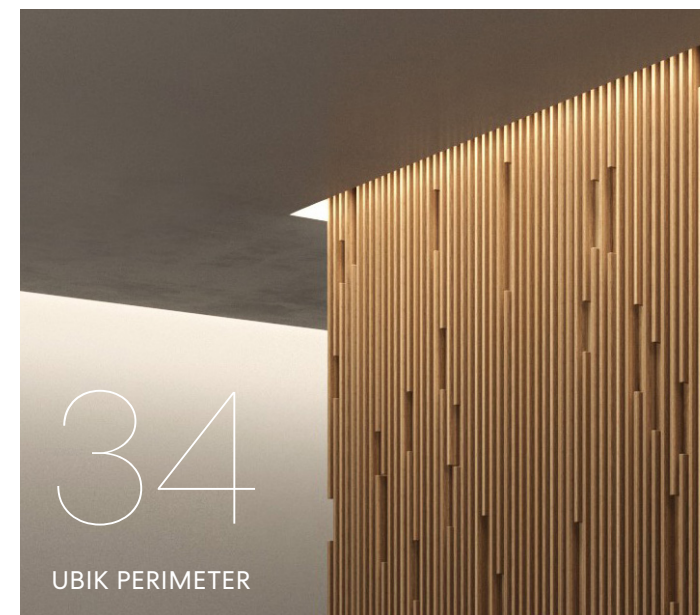

UBIK PERIMETER