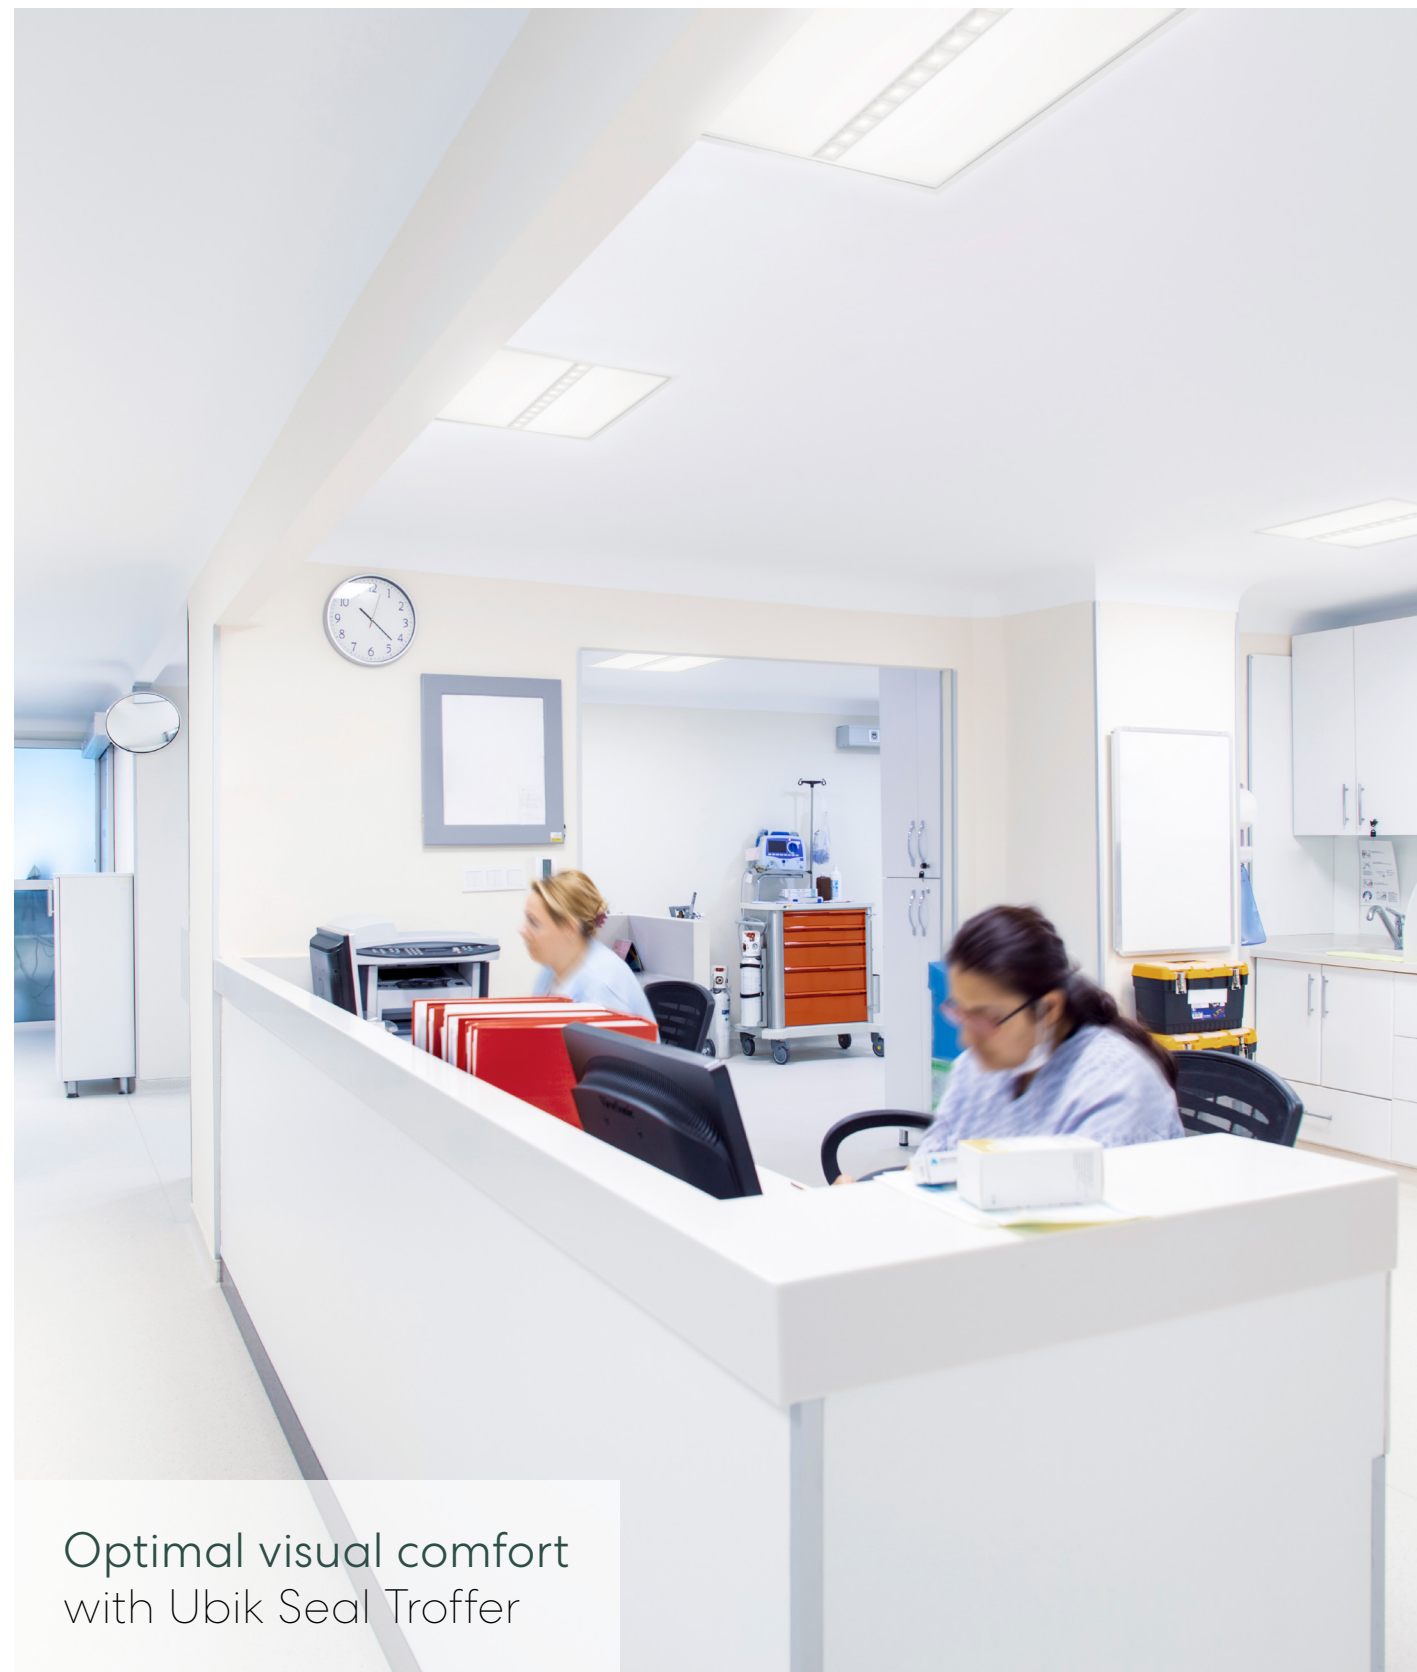

Ubik Seal Troffer

Ubik's 2x2 Troffers bring style, sophistication, not to mention two color options for center channel louvers. Our Ubik Seal Troffer has the optional feature of two-circuit control, one for the parabolic louvers in the center channel, the other for the side lenses.

Fully Sealed option (IP54)

Two-circuit control available

Optional IP64 door with polycarbonate lens and tamper-resistant screws

Easy maintenance from below the ceiling

Optimal visual comfort with Ubik Seal Troffer