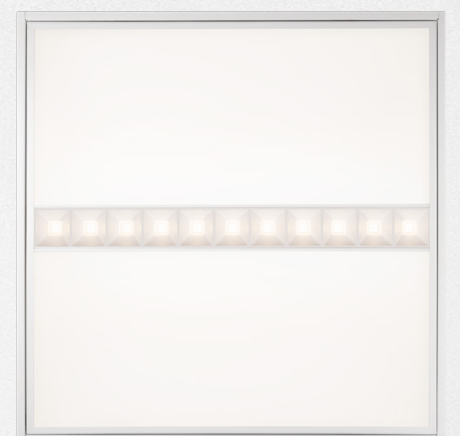

Parabolic louvers - HLO - Wall wash - Blanks

CUBE (linear downlight and pendant)

Compact, flexible, and powerful.

Cubes acts as linear downlights or pendant option offered with three, six, and nine cells. They are available with parabolic louvers, HLO, and wall wash optics. Performance ranges up to 2400 lumens delivered.

Seal Option Available.

2x2

Ubik cube (linear downlight)
 6-cell parabolic louver
 9-cell wall wash

Ubik pendant
 Single unit, parabolic louver

Geometric harmony
 in a **square**.

Optic	Parabolic		
	Matte White	Matte Black	Matte Silver
Finish	Matte White	Matte Black	Matte Silver
Beam angle (FWHM)	91°	89°	86°
UGR*	12	6	8
Efficacy (lm/W)	137	109	125