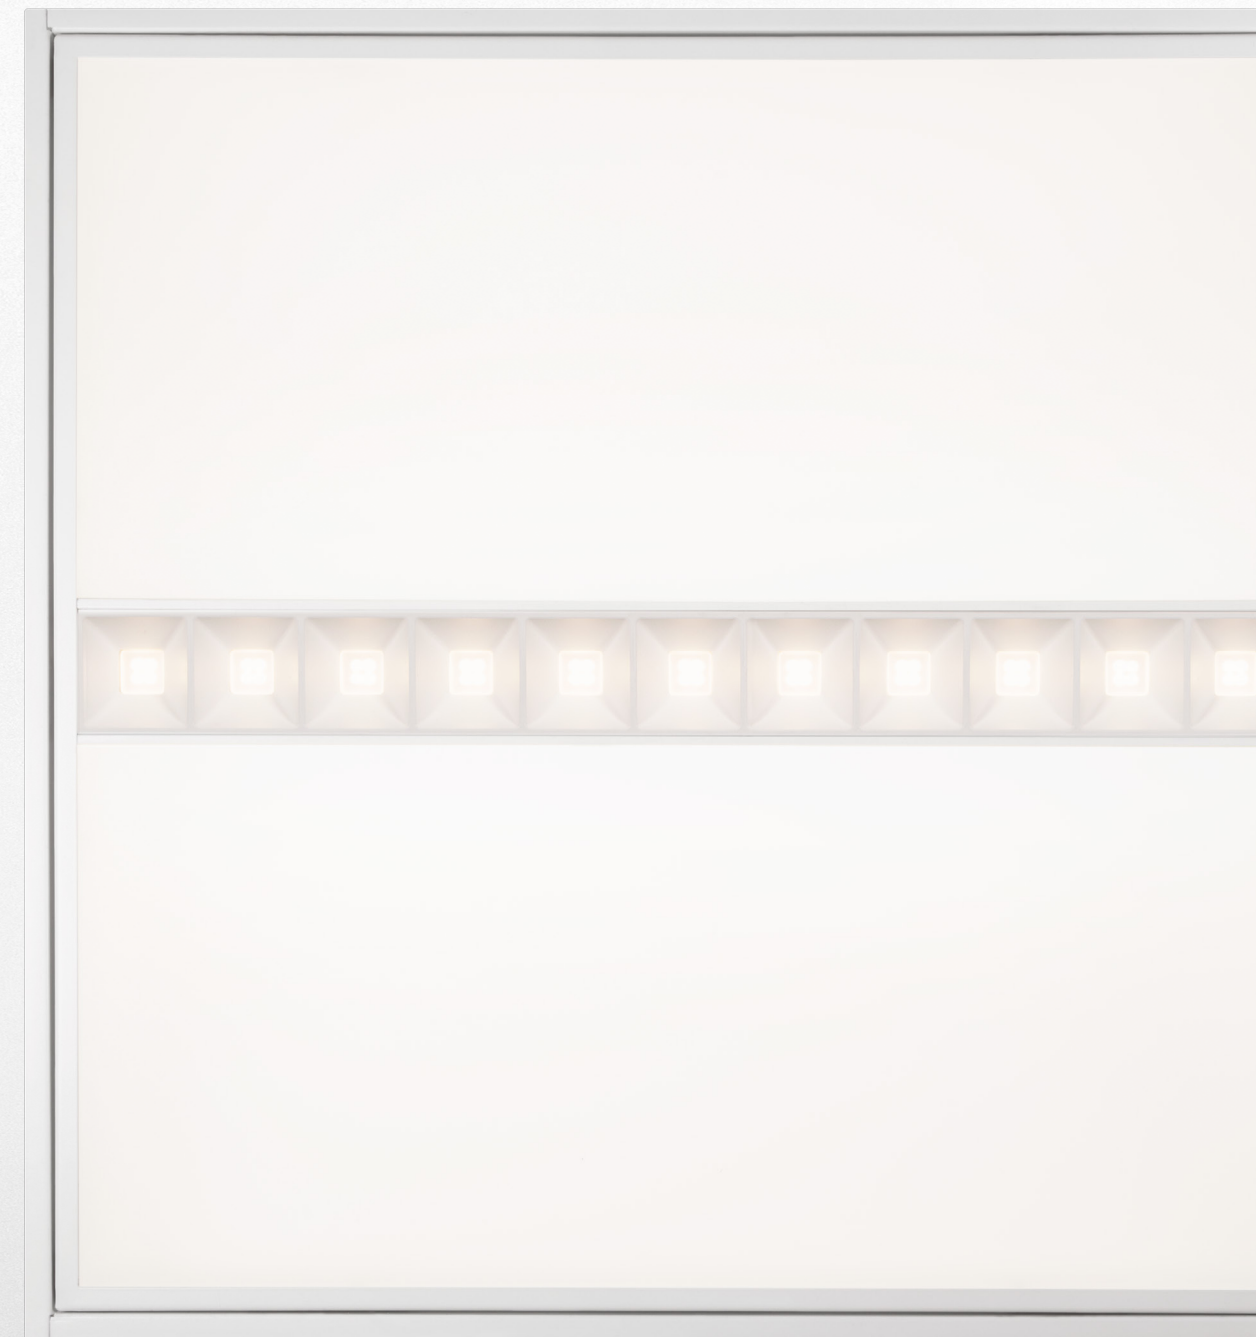

Ubik Troffer

Performance

Ubik Troffer creates visual comfort with its low-glare dual optical chamber performance. The center channel features the parabolic louvers that deliver a soft conical distribution. The side lenses provide indirect, reflected, soft diffused distribution using Tri-flect technology. The fixture offers 60/40 and 40/60 light distribution options and meets the WELL Building Standard™ guidelines for UGR values.

UP TO
4500 lm

UP TO
117 lm/W

LOW GLARE
UGR<19

2x2

bios WELL