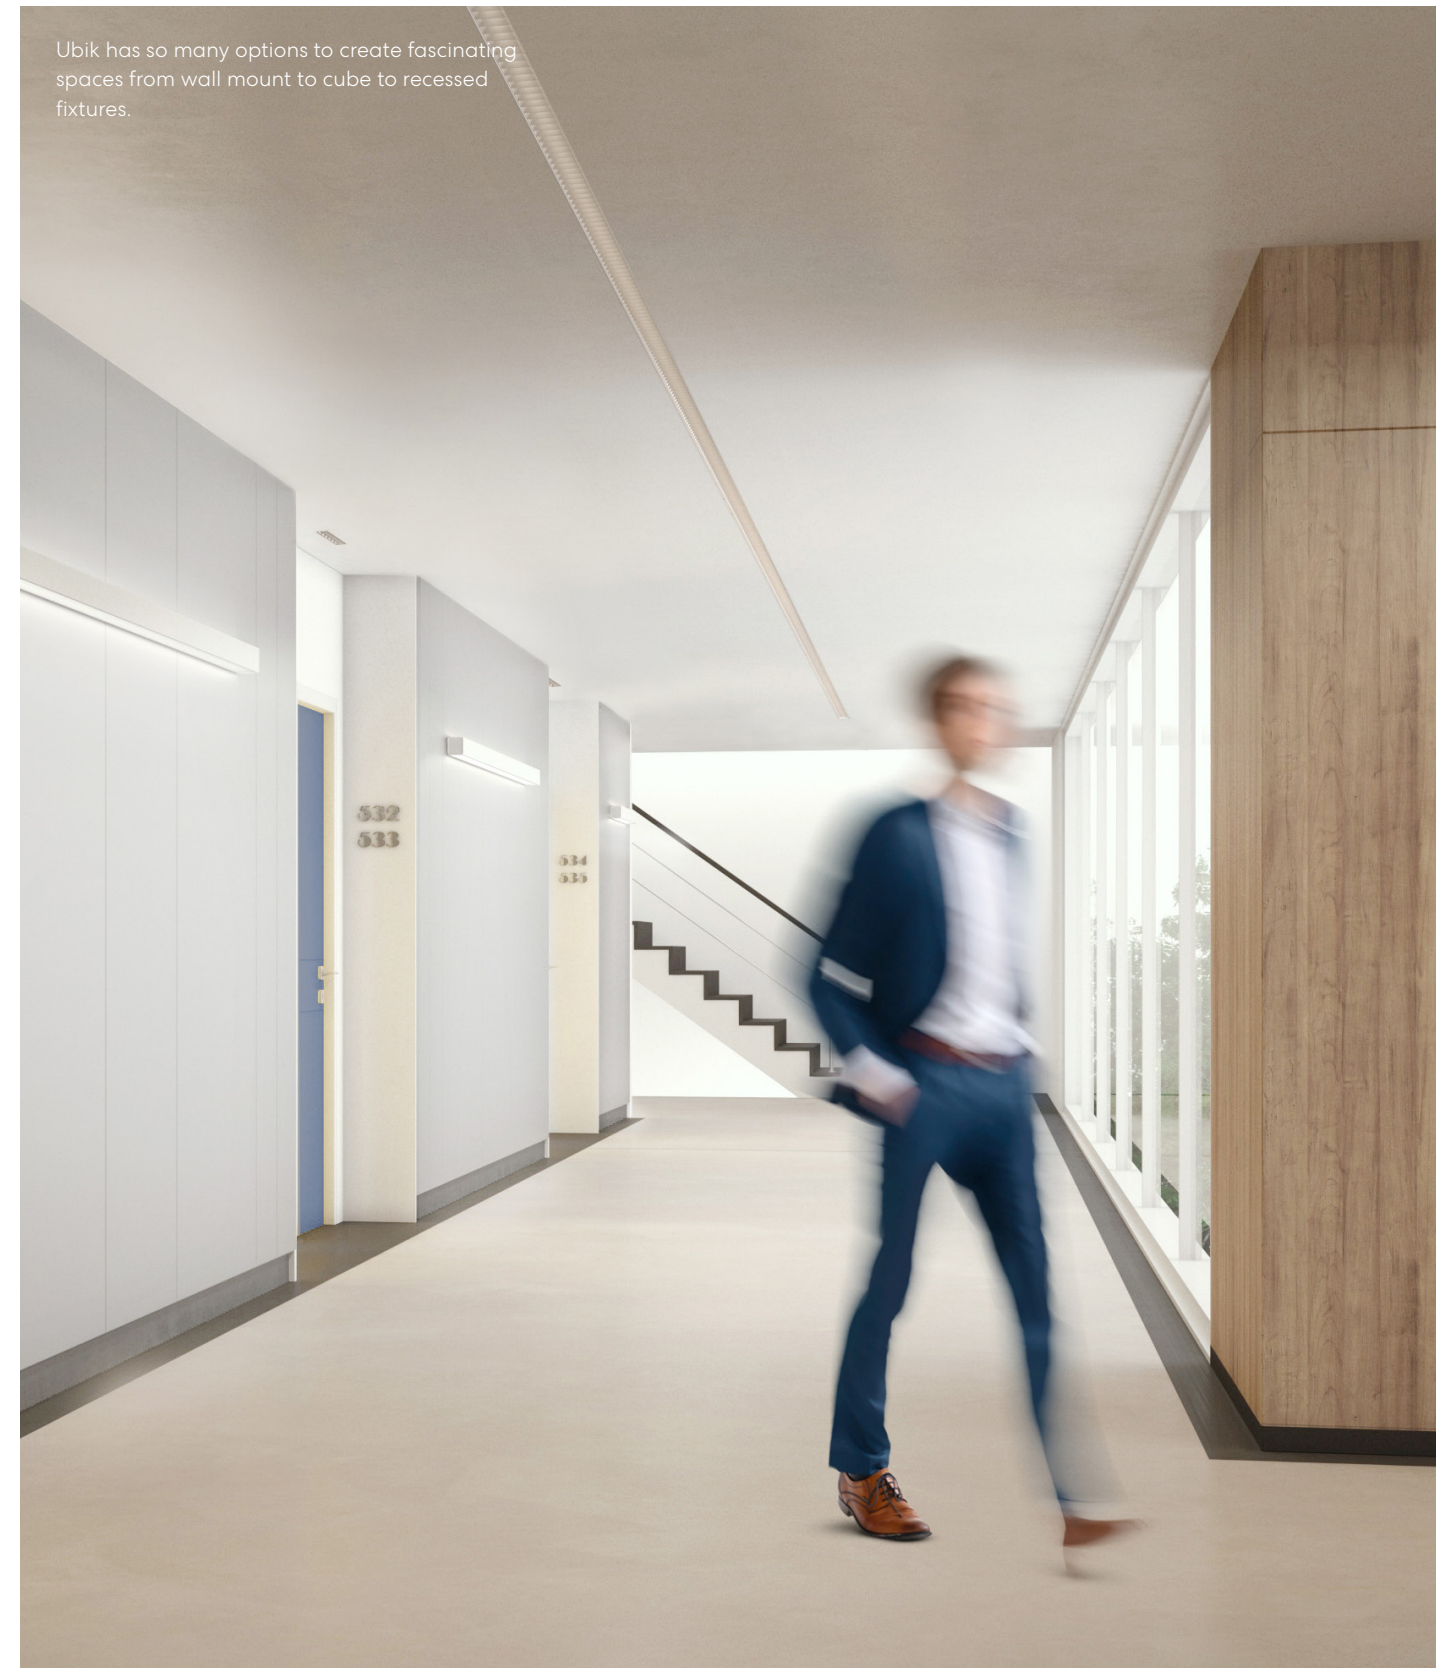

Ubik Linear

Overview

SIZE	COLOR RENDERING OPTIONS	MOUNTING OPTIONS
2.6" wide	80+ 90+ (R9 > 50)	Pendant Recessed Wall
COLOR TEMPERATURES	DISTRIBUTION	LOUVER FINISHES
2700K 3000K 3500K 4000K - Sola - Duo - bios	Direct Direct / Indirect Indirect	- Matte Black - Matte White - Matte Silver
VARIATIONS	DIRECT OPTICS	INDIRECT OPTICS
- Linear - Continuous runs - Patterns - Cubes (linear downlight) - Combinations - Perimeter	- Parabolic Louvers - High-Efficiency Lambertian Optic - Wall Wash	- Wide Indirect Optic - Translucent Indirect Optic

Ubik has so many options to create fascinating spaces from wall mount to cube to recessed fixtures.