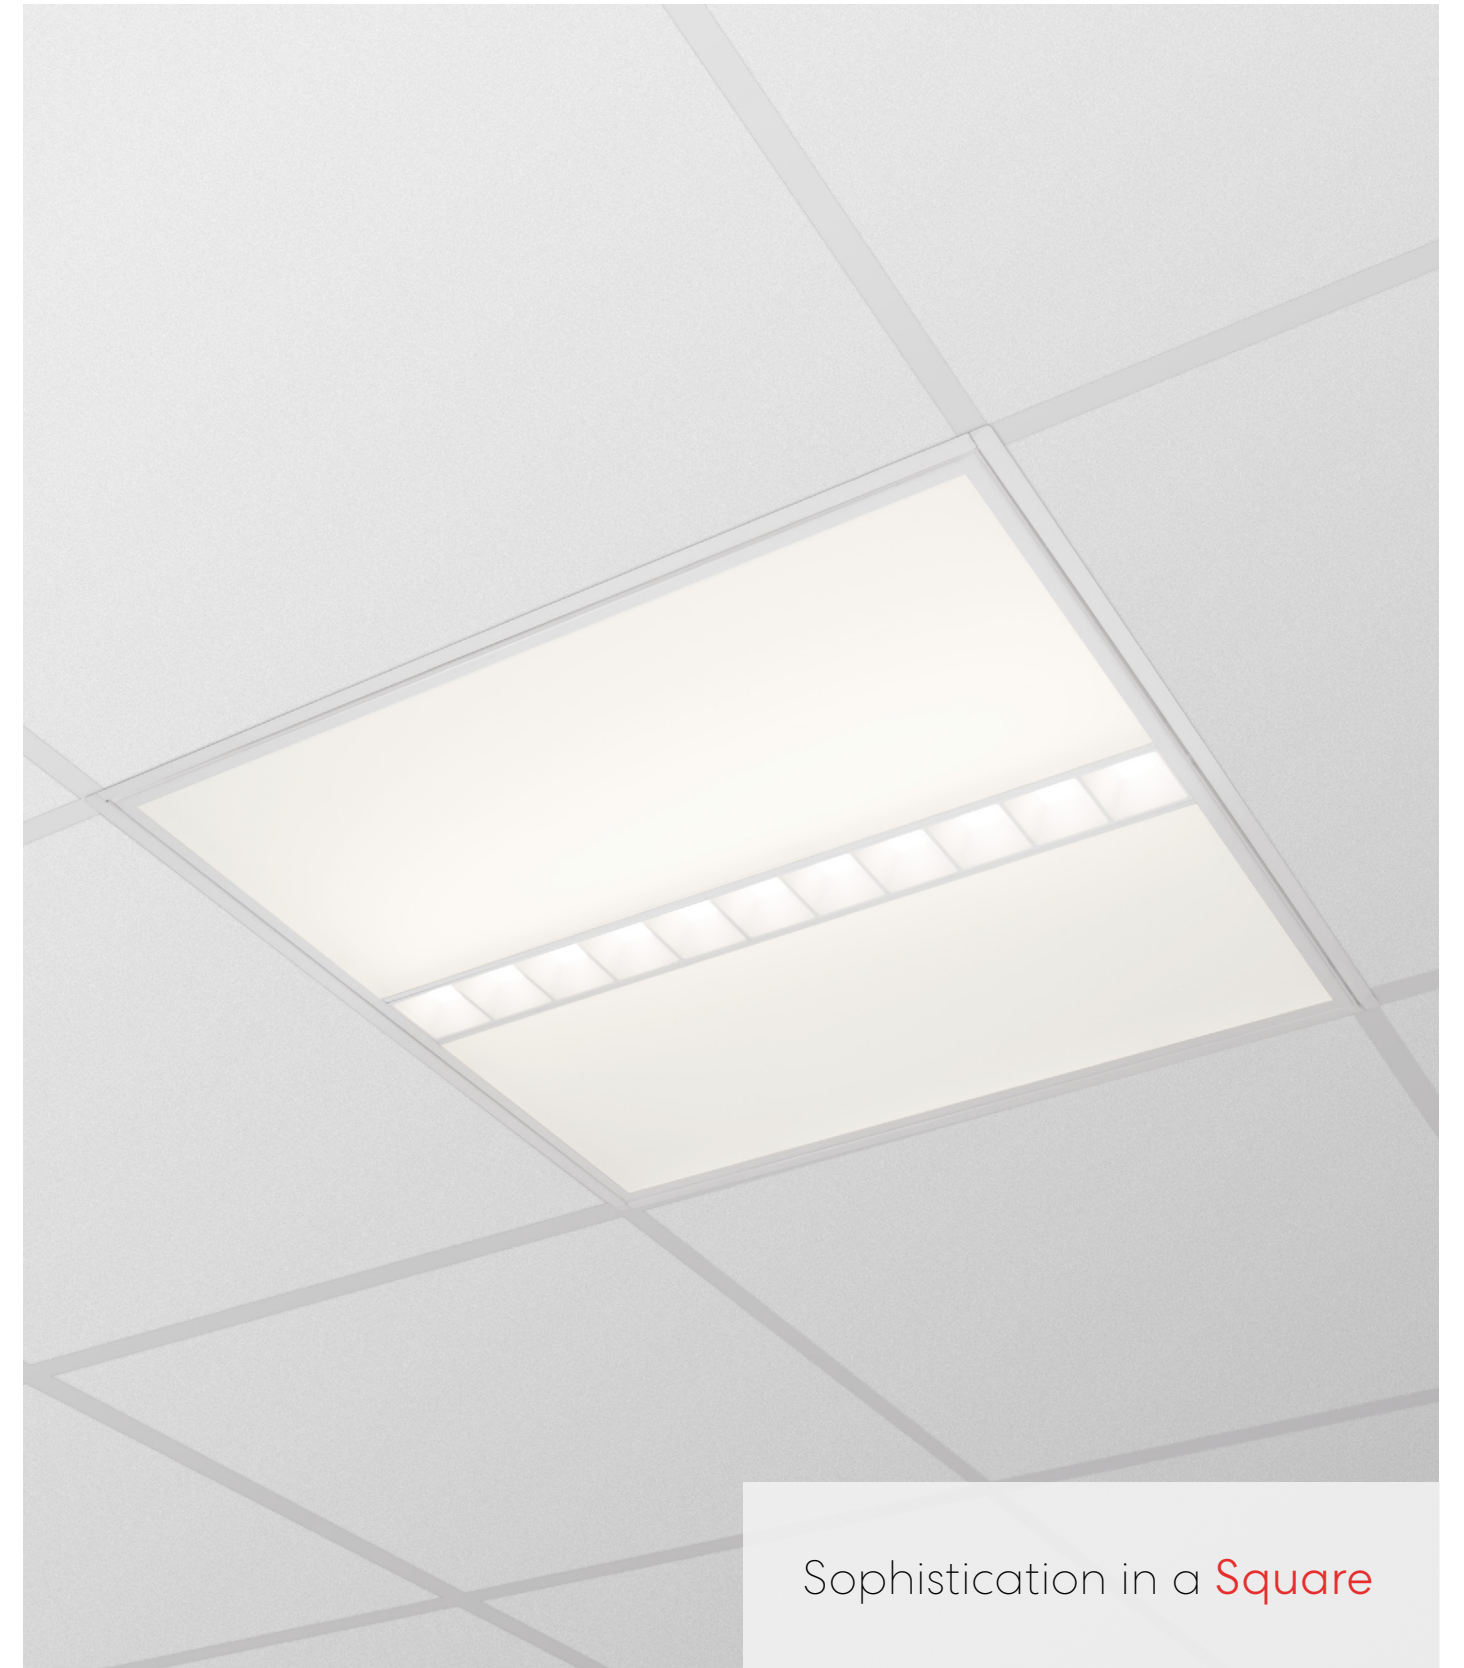

Ubik Troffer

Overview

SIZE	COLOR RENDERING OPTIONS	MOUNTING OPTIONS
2x2	80+ 90+ (R9 > 50)	T-Bar Drywall
COLOR TEMPERATURES	DISTRIBUTION	LOUVER FINISHES
 2700K 3000K 3500K 4000K Sola	- Duo - bios	 Matte White Matte Silver Matte Silver
PROFILE		

Sophistication in a **Square**