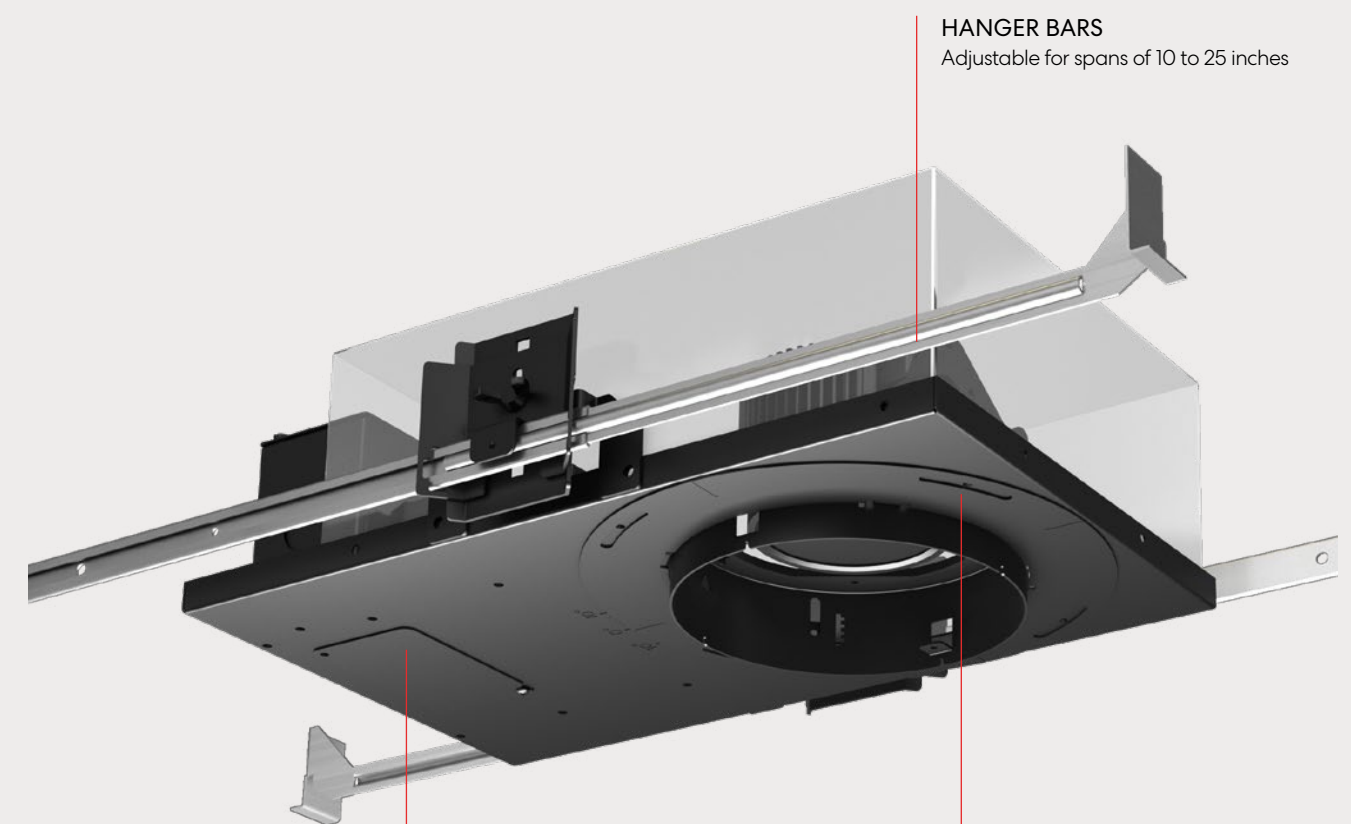

## INSTALLATION TYPES

Open Frame,  
Type-IC /  
Chicago Plenum

**3.9" SHALLOW HOUSING**  
Low profile housing height

**HOUSING COLLAR**  
Ceiling thickness range of 1/2 inch to 1 inch

**VERTICAL ADJUSTABILITY**  
Hanger Bars are adjustable from  
1 inch below the pan to 3.25 inches  
above the pan

**HANGER BARS**  
Adjustable for spans of 10 to 25 inches

**EASY ACCESS PANEL**  
Secondary access to the junction  
box from below

**COLLAR PLATE**  
10° laser level pivot  
alignment screws