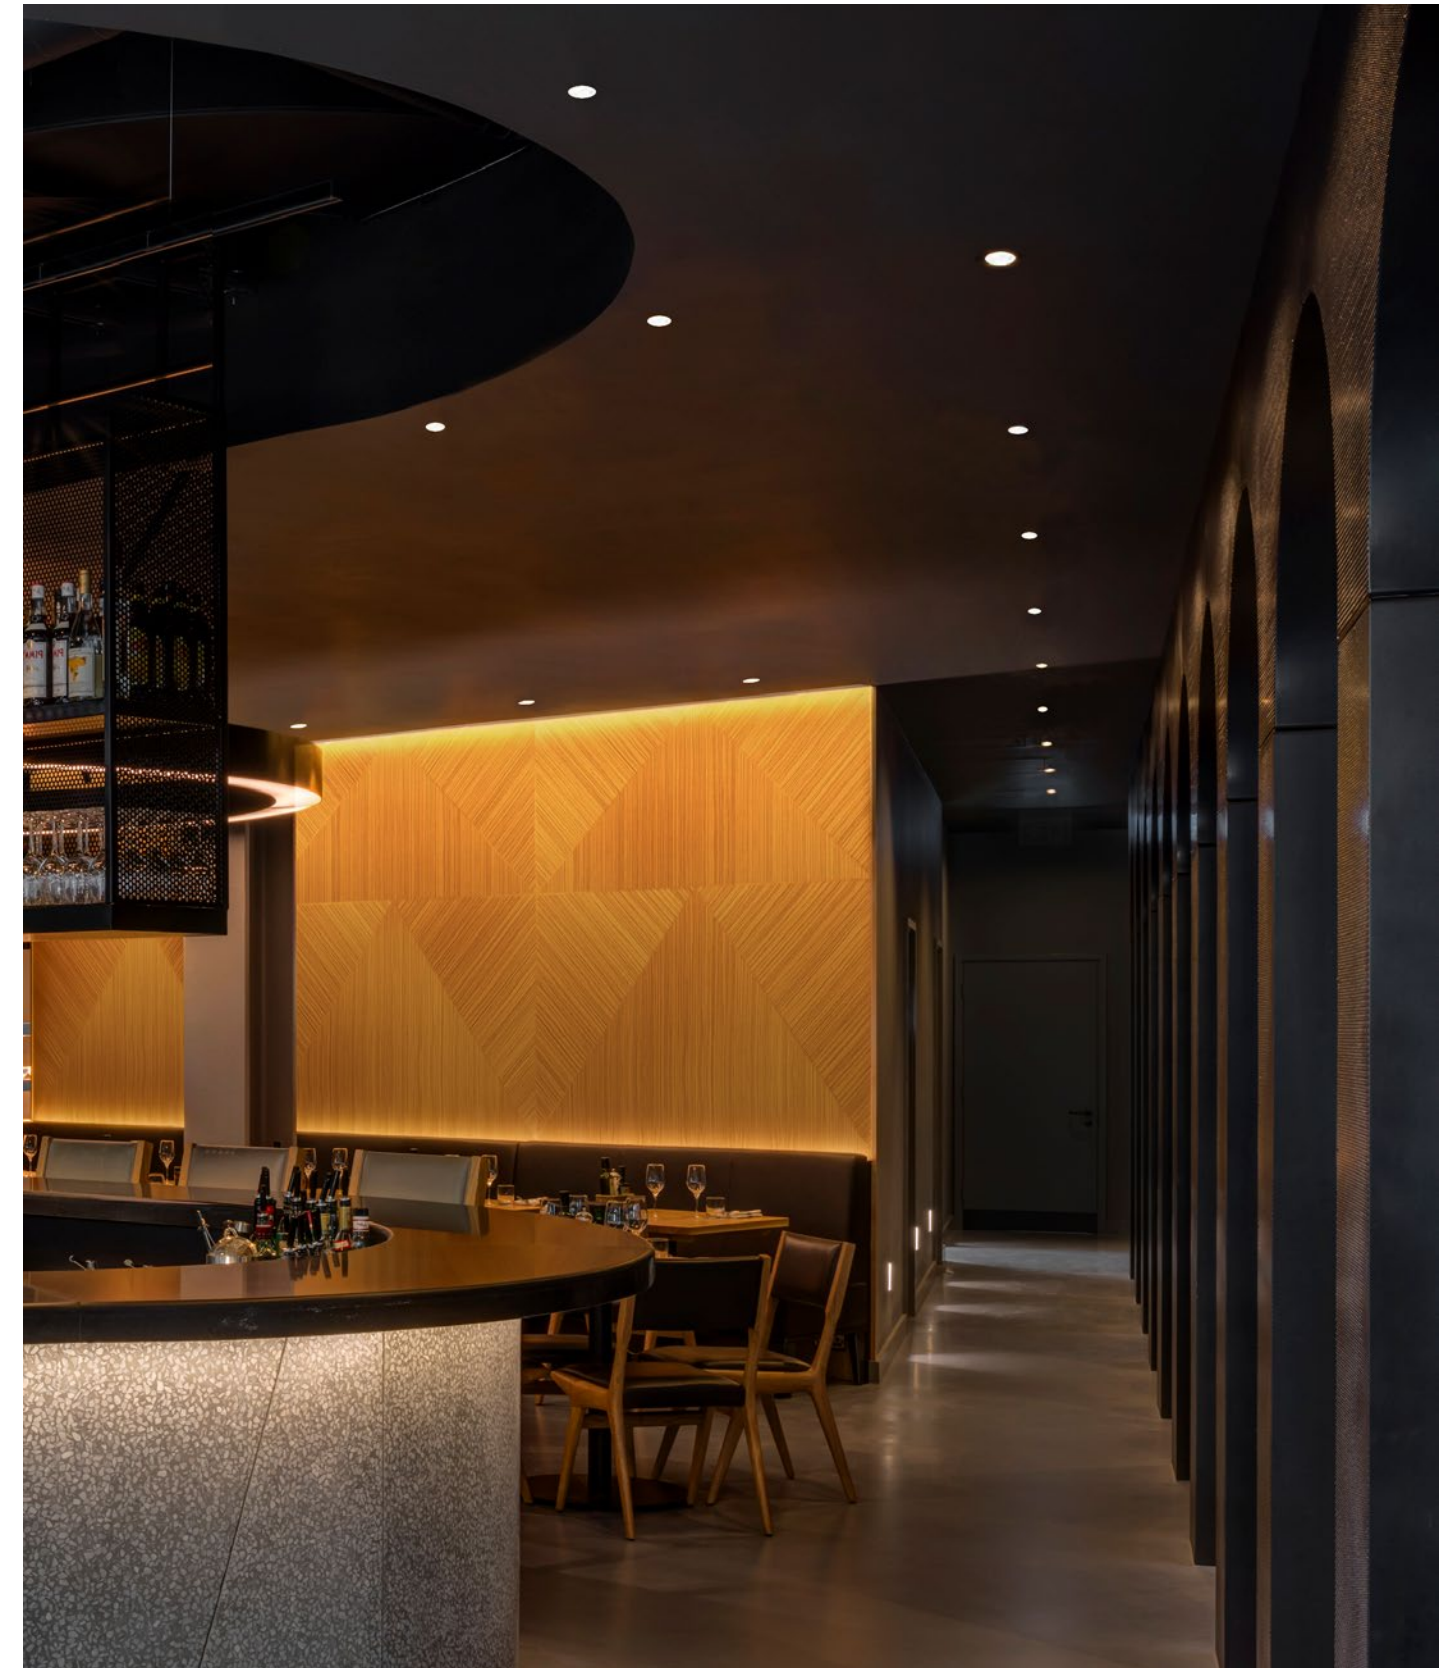

Overview

Voilà Downlights

SHAPES **APERTURE SIZE** **COLOR RENDERING OPTIONS**

- ☐ Round
- ☐ Square

2, 4"

90+

COLOR TEMPERATURES **DISTRIBUTIONS** **BEAM ANGLES**

- ☐ 2700K Sola
- ☐ 3000K Duo
- ☐ 3500K
- ☐ 4000K

1. **DOWNLIGHTS**
2. Adjustable
   - Fixed
   - Wall wash

1. **BEAM ANGLES**
2. 10°
   - 20°
   - 30°
   - 40°
   - 50°
   - 60°
   - 75°
   - 90°

TRIM STYLES **TRIM FINISHES**

- ☐ Trimless
- ☐ Trim

- ☒ Textured Matte Black
- ☐ Textured Matte White
- ☐ Mixed Black & White
- ☐ Custom RAL

CERTIFICATIONS

- **L** Dry, Damp locations
- **IC** IC-Rated Option
- **LMX** LumenXpress
- **W** WELL
- **CP** Chigaco Plenum
- **5** 5-year warranty