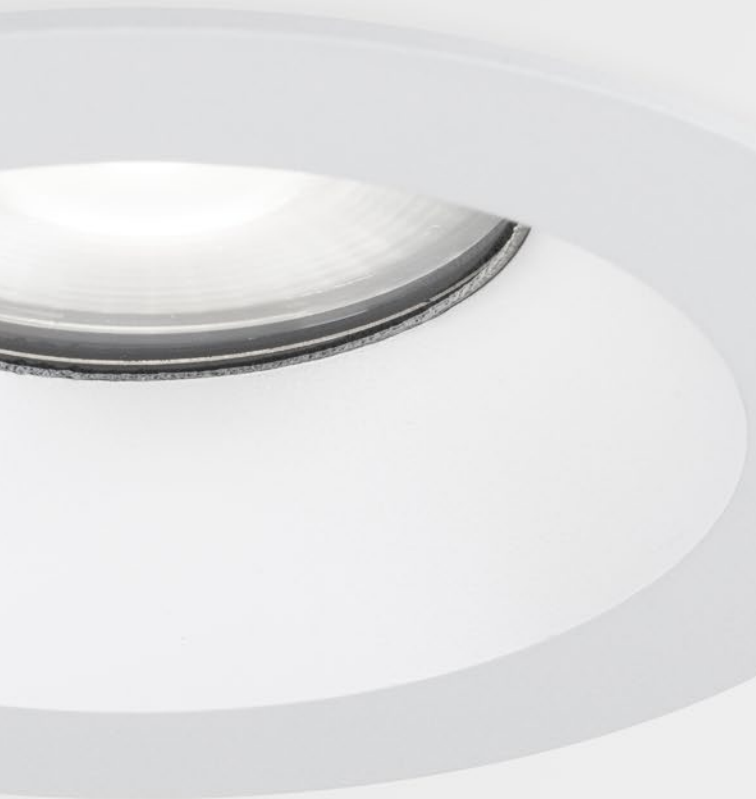

# Voilà Seal & Voilà 4 Seal MRI

Introducing a new class of downlights sealed and constructed for outdoor spaces and healthcare, including MRI rooms. Across the board, expect precision optics and outstanding light quality, housed in a robust, user-friendly package. Voilà Seal models are suitable for wet and damp locations, while Voilà 4 Seal MRI are specifically manufactured with non-ferrous materials for MRI-safe lighting solutions. Both offer impeccable engineering, and superior control.

# Voilà Seal

Offered in eight distributions, Voilà seal is a fixed downlight suitable for any application where moisture may be an issue. Intelligent and easy to use, the collection includes HyFlex™ optics, an integrated quad-tiered optical system for enhanced beam control, multiple beam patterns and complete field adjustability—all from one single luminaire.