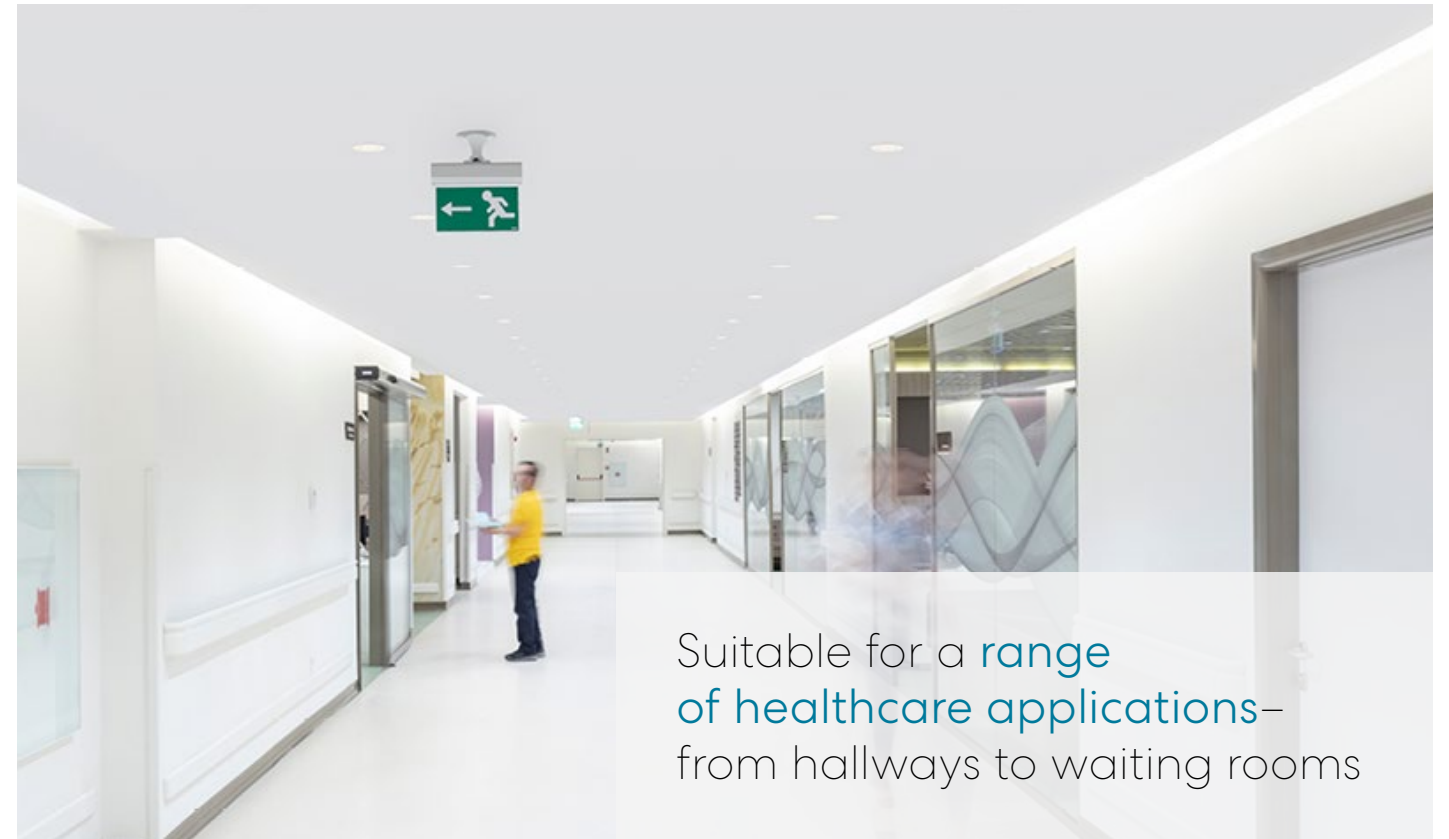

8 beam angles

IP64

**FINISH OPTION**  
Antimicrobial

Multiple control options

UP TO  
2800 lm

UP TO  
107 lm/W

IK10

Suitable for a **range of healthcare applications**—from hallways to waiting rooms