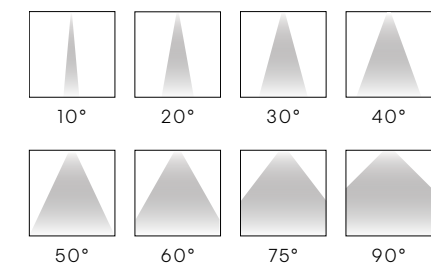

FIELD INTERCHANGEABLE OPTICS