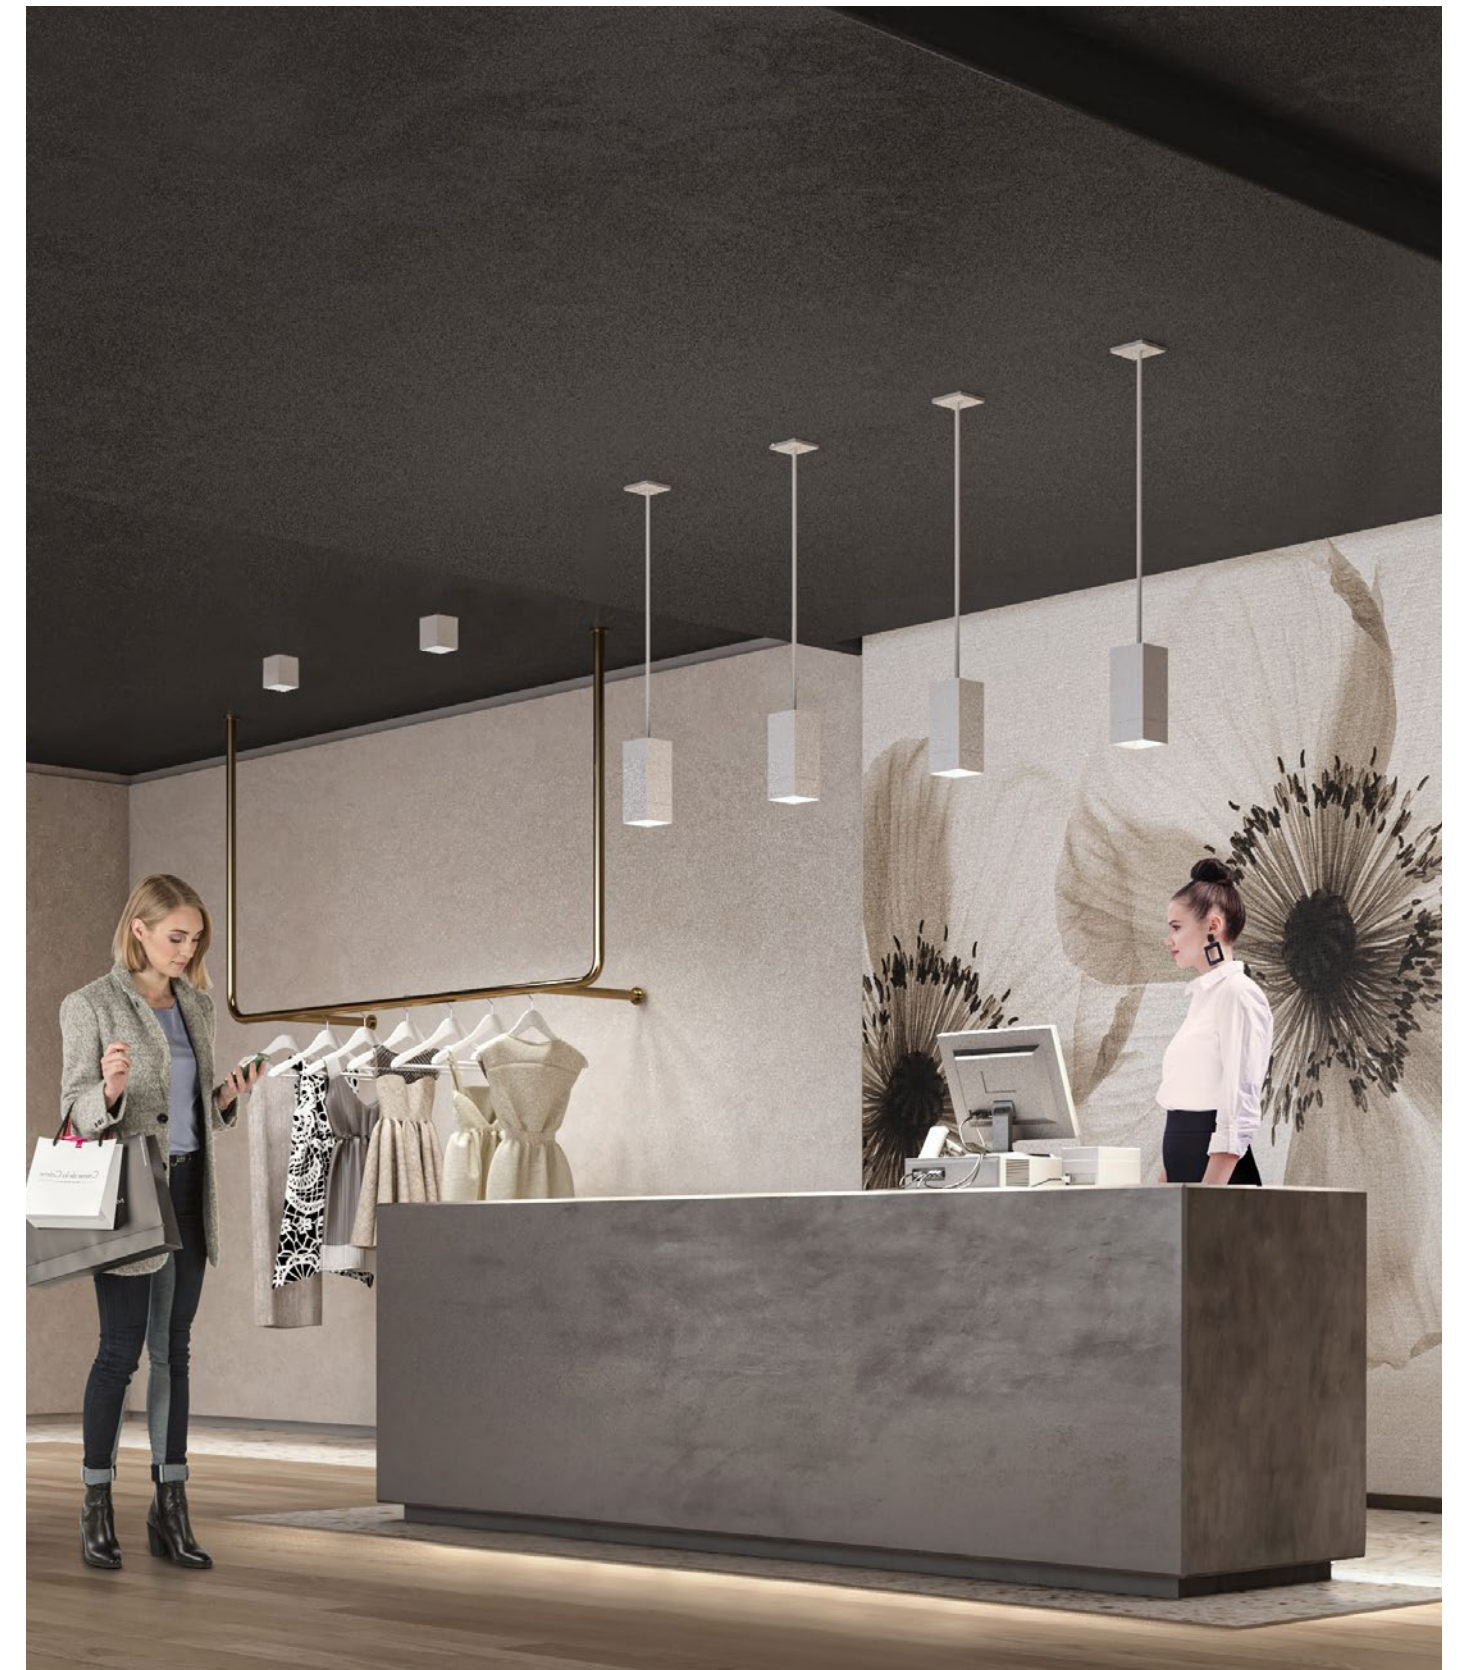

Overview

Voilà Cylinders

SHAPES	COLOR RENDERING OPTIONS	HEIGHTS
☐ Round ☐ Square	80, 90, 97	4.5", 6" and 9"
COLOR TEMPERATURES	DISTRIBUTIONS	TRIM FINISHES
☐ 2700K ☐ 3000K ☐ 3500K ☐ 4000K	- Sola - Duo Direct	☒ Textured Matte Black ☐ Textured Matte White ☐ Custom RAL
APERTURE SIZES	MOUNTING OPTIONS	BEAM ANGLES
- Round 2" and 4" - Square 4"	Pendant Surface	10° 50° 20° 60° 30° 75° 40° 90°
BAFFLE POSITIONS		
Flush 4.5", 6" & 9" Regressed 1/2" 6" & 9" only Regressed 1" 9" only