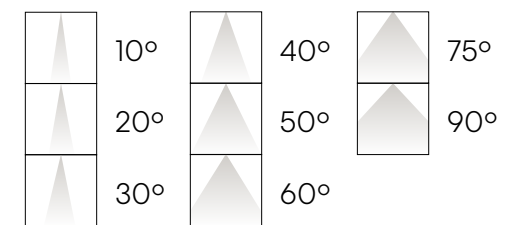

BEAM ANGLES